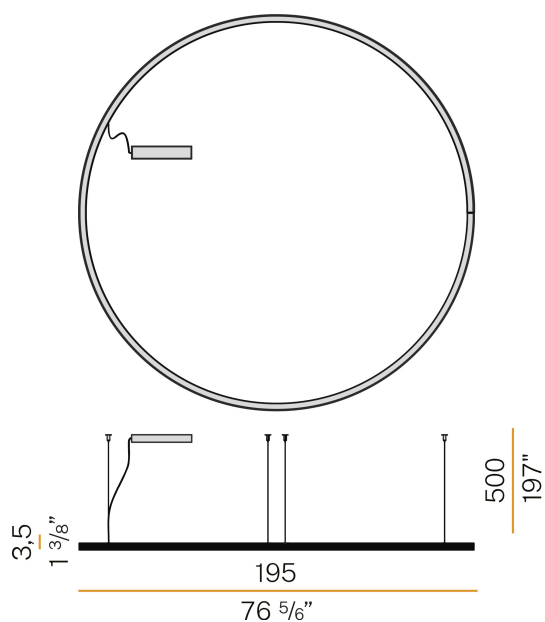

PANZERI

Brooklyn Round

220-240V AC dimmable (DALI/Push DIM)

L23219.360.0402

 mat brass

Data sheet

CODE	L23219.360.0402
SYSTEM POWER CONSUMPTION	109W
EFFICACY	54.4lm/W
LIGHT SOURCE	LED
LIGHT SOURCE LIFETIME	L80 (B20) 80.000h
COLOUR TEMPERATURE	3000K Ra>90
LIGHT DISTRIBUTION	diffused
POWER SUPPLY	220-240V AC
FREQUENCY	50/60Hz
ELECTRICAL CONFIGURATION	dimmable (DALI/Push DIM)
DRIVER	integrated included
NOMINAL LUMINOUS FLUX	13680lm
LUMEN OUTPUT	5931lm
EFFICIENCY	43.4%
WEIGHT	5.78 Kg
PROTECTION DEGREE	IP40
COLOUR TOLLERANCES	SDCM 3
GLOW WIRE TEST PERFORMANCE	850°
PACKING DIMENSIONS	200,0 x 200,0 x 11,0 cm

Suspension lighting fixture for interiors, with direct light emission. Bended extruded aluminium structure in white, black or mat brass polyacrylic paint. Extruded polycarbonate diffuser with opaline finish. Suspension kit with griplocks and 5m (196,9") long steel cables. 5m (196,9") long power cable in transparent PVC. Power canopy with pickled sheet metal ceiling bracket and covering in white polyacrylic paint.

Technical drawing

Polar diagram

PANZERI

Brooklyn Round

Accessories / power supply

XM150/24 DIM

LED driver, 150W 24V DC, DALI/Push DIM dimmable.

PANZERI

XM231/23219L

Plate for multiple suspensions.