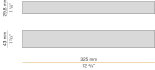

PANZERI

Brooklyn Round

Accessories / power supply

XM150/24 DIM

LED driver, 150W 24V DC, DALI/Push DIM dimmable.