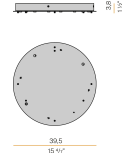

PANZERI

Brooklyn Round

Accessories / power supply and fixing

XM23119.538.0099

Canopy for power supply with 8 outputs and to join 7 steel cables, for up to 8 Brooklyn Round models maximum.